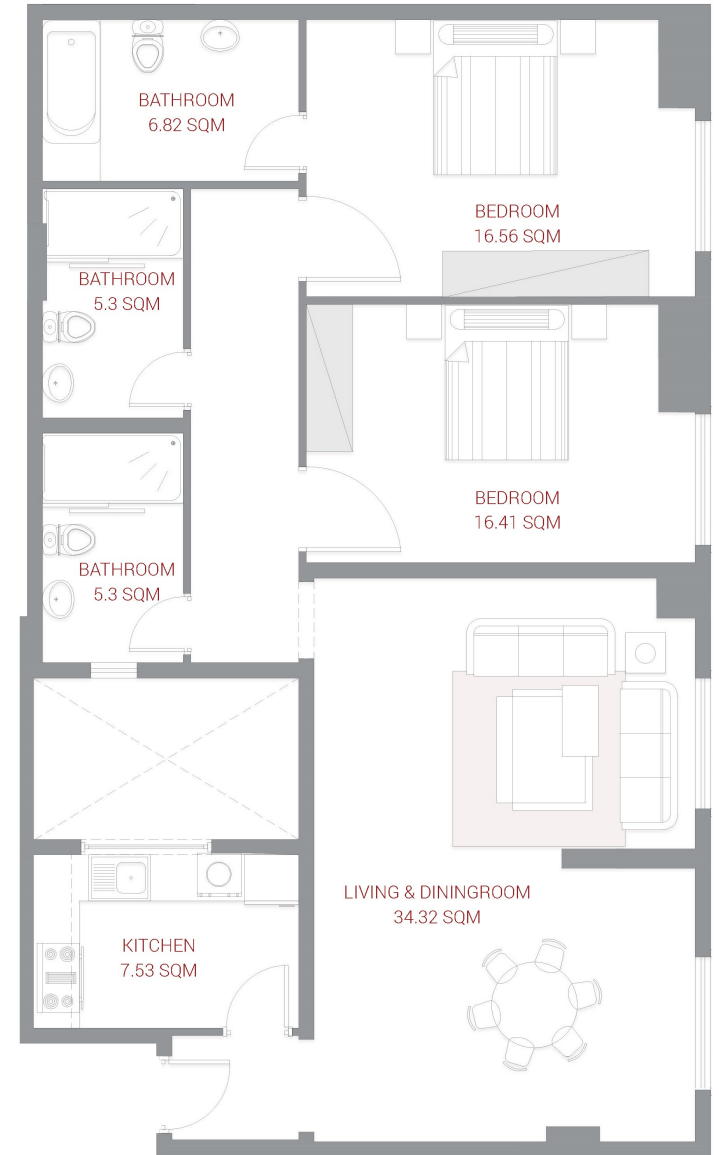

# GROUND FLOOR 2 BEDROOM

Series no: 01

Gross area 149.28 sqm 1606.86 sqft

SHIEKH MAKTOUM BIN RASHID STREET

SHIEKH MOHAMMED BIN ZAYED  
ROAD - E311

AL HAMIDIYA PARK