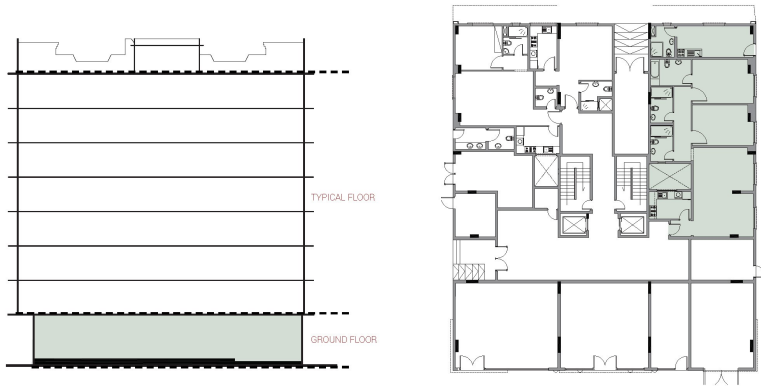

# GROUND FLOOR 2 BEDROOM

Series no: 01

Gross area 149.28 sqm 1606.86 sqft

SHIEKH MAKTOUM BIN RASHID STREET

SHIEKH MOHAMMED BIN ZAYED  
ROAD - E311

AL HAMIDIYA PARK