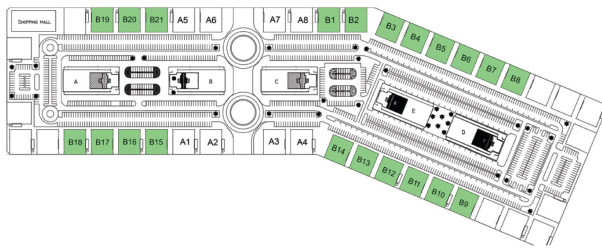

# GROUND FLOOR 2 BEDROOM

Series no: 01

Gross area 149.28 sqm 1606.86 sqft

SHIEKH MAKTOUM BIN RASHID STREET

SHIEKH MOHAMMED BIN ZAYED  
ROAD - E311

AL HAMIDIYA PARK